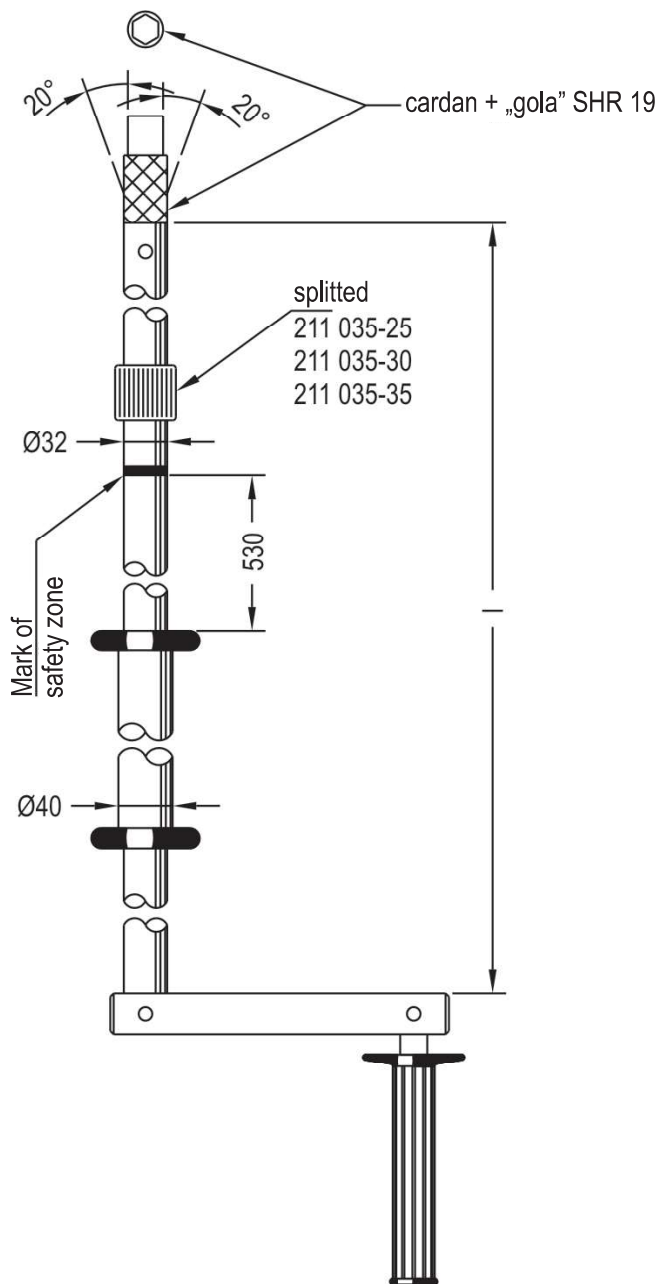

HANDLING ROD

type 211 035-...

It is used in electric stations for disconnectors control in emergency.

SPECIFICATION

TYPE	NOMINAL VOLTAGE [kV]	LENGTH l [mm]	TEST VOLTAGE [kV]	WEIGHT [kg]
211 035-10	38,5	1000	60	1,8
211 035-15		1500		2,0
211 035-20		2000		2,2
211 035-25		2500		2,4
211 035-30		3000		2,6
211 035-35		3500		2,8

Mechanical strength is 500N for the duration of 1 min. The product satisfy PNE 359700, ČSN 359701.